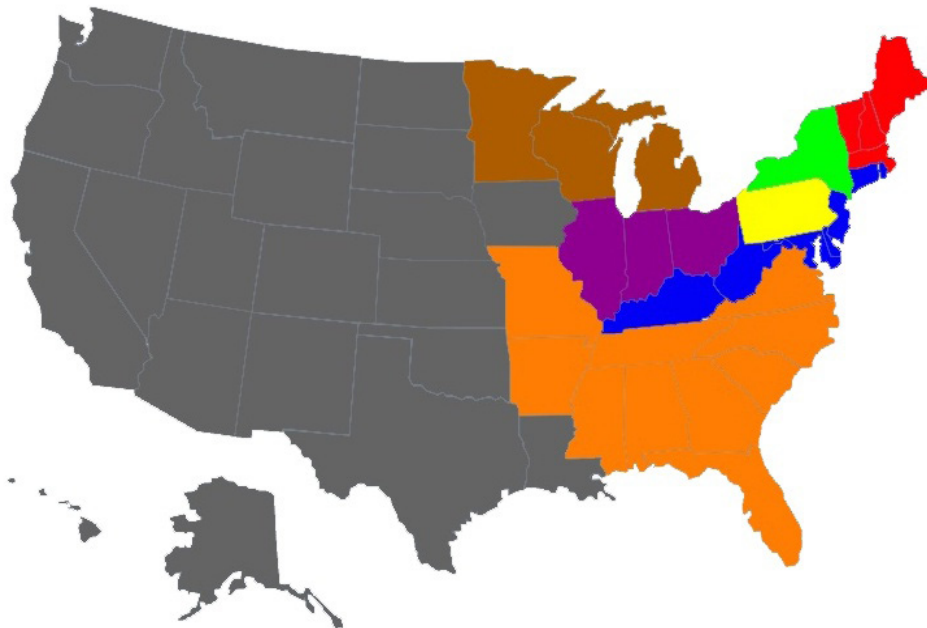

Independent (Central State (OH), Oakland City, Urbana)

Candidacy/Provisional (Cedarville, Malone, McKendree, Notre Dame (OH), Ursuline, Walsh)

District 5 (South): Gulf South (Alabama-Huntsville, Christian Brothers, Delta State, North Alabama, New Orleans, Valdosta State, West Alabama, West Florida, West Georgia)

Great Northwest (Alaska-Anchorage, Alaska-Fairbanks, Central Washington, Montana State-Billings, Northwest Nazarene, Saint Martin's, Seattle Pacific, Simon Fraser, Western Oregon, Western Washington)

Pacific West (Academy of Art, BYU-Hawai'i, California Baptist, Chaminade, Dixie State, Dominican (CA), Grand Canyon, Hawai'i Pacific, Hawai'i-Hilo, Notre Dame de Namur)

### DIVISION III

District 1 (red): MA, ME, NH, VT

District 2 (blue): CT, DC, DE, KY, MD, NJ, RI, WV

District 3 (green): NY

District 4 (yellow): PA

District 5 (orange): AL, AR, FL, GA, MO, MS, NC, PR, SC, TN, VA

District 6 (brown): MI, MN, WI

District 7 (purple): IL, IN, OH

District 8 (gray): AK, AZ, CA, CO, HI, IA, ID, KS, LA, MT, ND, NE, NM, NV, OK, OR, SD, TX, UT, WA, WY, Canada