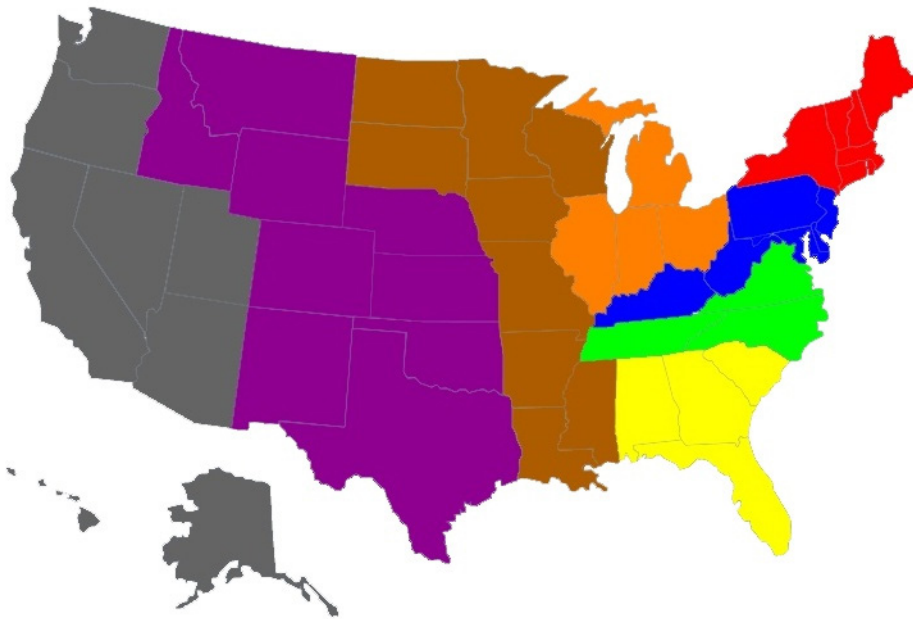

## DISTRICT BREAKDOWN BY STATE/PROVINCE:

### DIVISION I

District 1 (red): CT, MA, ME, NH, NY, RI, VT

District 2 (blue): DC, DE, KY, MD, NJ, PA, WV

District 3 (green): NC, TN, VA

District 4 (yellow): AL, FL, GA, PR, SC

District 5 (orange): IL, IN, MI, OH

District 6 (brown): AR, IA, LA, MN, MO, MS, ND, SD, WI

District 7 (purple): CO, ID, KS, MT, NE, NM, OK, TX, WY

District 8 (gray): AK, AZ, CA, HI, NV, OR, UT, WA, Canada