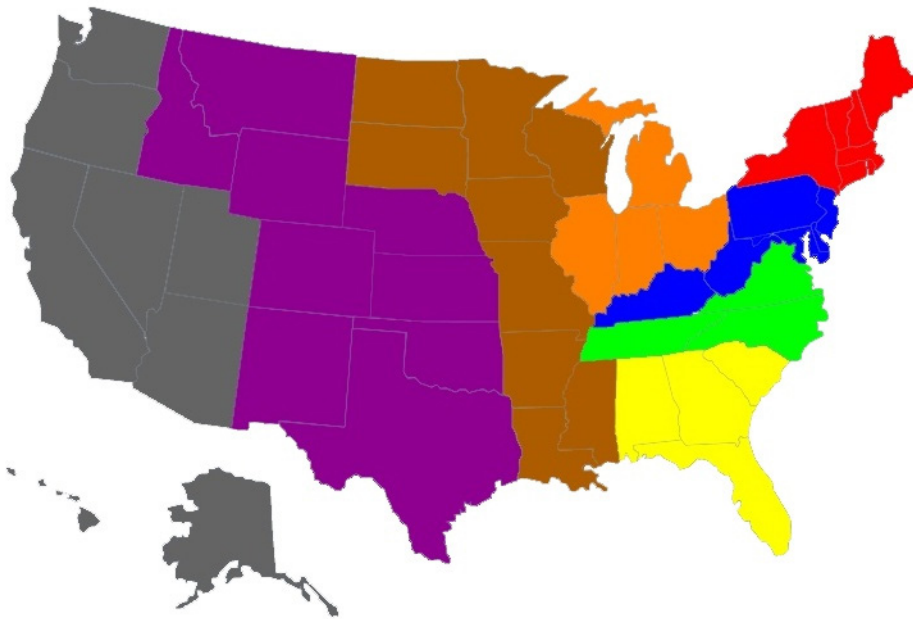

DISTRICT BREAKDOWN BY STATE/PROVINCE:

DIVISION I

District 1 (red): CT, MA, ME, NH, NY, RI, VT

District 2 (blue): DC, DE, KY, MD, NJ, PA, WV

District 3 (green): NC, TN, VA

District 4 (yellow): AL, FL, GA, PR, SC

District 5 (orange): IL, IN, MI, OH

District 6 (brown): AR, IA, LA, MN, MO, MS, ND, SD, WI

District 7 (purple): CO, ID, KS, MT, NE, NM, OK, TX, WY

District 8 (gray): AK, AZ, CA, HI, NV, OR, UT, WA, Canada

Great Northwest (Alaska-Anchorage, Alaska-Fairbanks, Central Washington, Montana State-Billings, Northwest Nazarene, Saint Martin's, Seattle Pacific, Simon Fraser, Western Oregon, Western Washington)

Pacific West (Academy of Art, BYU-Hawai'i, California Baptist, Chaminade, Dixie State, Dominican (CA), Grand Canyon, Hawai'i Pacific, Hawai'i-Hilo, Notre Dame de Namur)

SUPER REGIONAL TWO

Albany State	Morehouse
Benedict	Newberry
Brevard	North Alabama
Carson-Newman	North Carolina, Pembroke
Catawba	North Greenville
Clark Atlanta	Presbyterian*
Delta State	Stillman
Fort Valley State	Tusculum
Kentucky State	Tuskegee*
Lane	Valdosta State
Lenoir-Rhyne	West Alabama
Mars Hill	West Georgia
Miles	Wingate