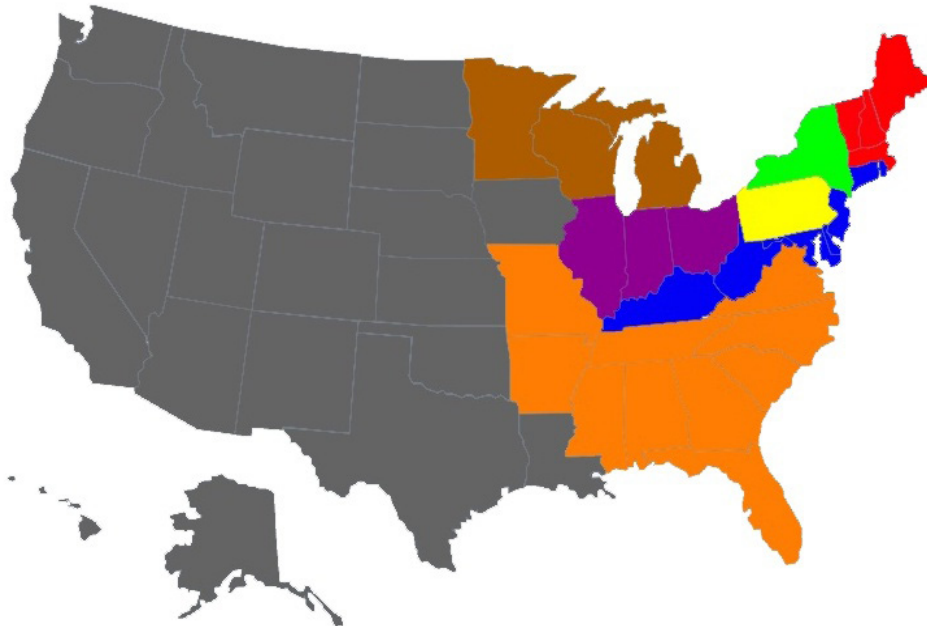

Independent (Central State (OH), Oakland City, Urbana)

Candidacy/Provisional (Cedarville, Malone, McKendree, Notre Dame (OH), Ursuline, Walsh)

District 5 (South): Gulf South (Alabama-Huntsville, Christian Brothers, Delta State, North Alabama, New Orleans, Valdosta State, West Alabama, West Florida, West Georgia)

Great Northwest (Alaska-Anchorage, Alaska-Fairbanks, Central Washington, Montana State-Billings, Northwest Nazarene, Saint Martin's, Seattle Pacific, Simon Fraser, Western Oregon, Western Washington)

Pacific West (Academy of Art, BYU-Hawai'i, California Baptist, Chaminade, Dixie State, Dominican (CA), Grand Canyon, Hawai'i Pacific, Hawai'i-Hilo, Notre Dame de Namur)

DISTRICT BREAKDOWN BY STATE/PROVINCE:

DIVISION III

District 1 (red): MA, ME, NH, VT

District 2 (blue): CT, DC, DE, KY, MD, NJ, RI, WV

District 3 (green): NY

District 4 (yellow): PA

District 5 (orange): AL, AR, FL, GA, MO, MS, NC, PR, SC, TN, VA

District 6 (brown): MI, MN, WI

District 7 (purple): IL, IN, OH

District 8 (gray): AK, AZ, CA, CO, HI, IA, ID, KS, LA, MT, ND, NE, NM, NV, OK, OR, SD, TX, UT, WA, WY, Canada

DISTRICT BREAKDOWN BY STATE/PROVINCE: