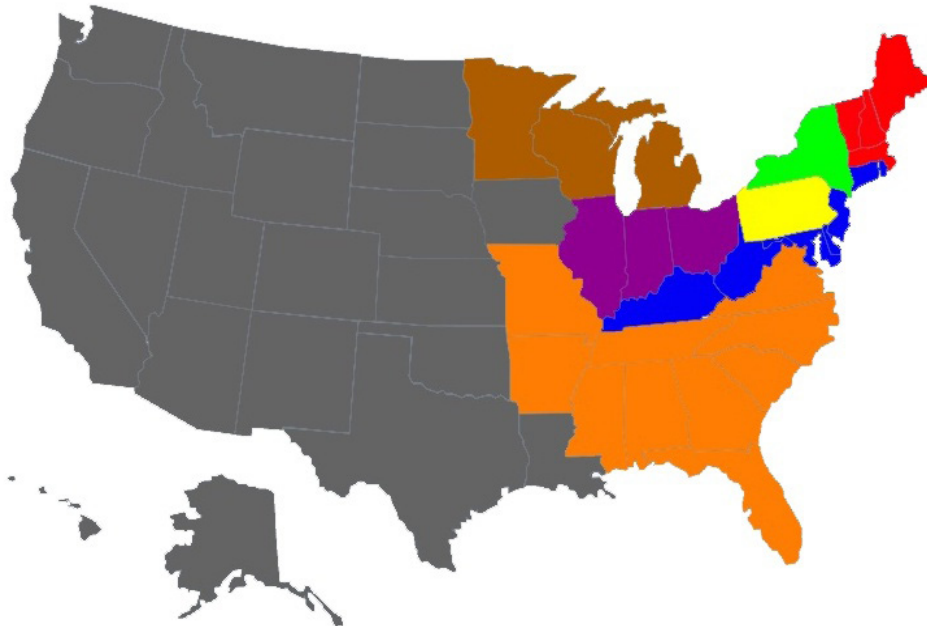

Ouachita Baptist, Southeastern Oklahoma State, Southern Arkansas, Southern Nazarene, Southwestern Oklahoma State)

Great Northwest (Simon Fraser, South Dakota Mines, Western Oregon)

Heartland (McMurry, Newman, Oklahoma Panhandle State)

Great Lakes Valley (Indianapolis, Kentucky Wesleyan, McKendree, Missouri S&T, Quincy (IL), St. Joseph's (IN), Southern Indiana, Truman State, William Jewell)

Lone Star (Angelo State, Eastern New Mexico, Midwestern State, Tarleton State, Texas A&M-Commerce, Texas A&M-Kingsville, West Texas A&M)

DIVISION III

District 1 (red): MA, ME, NH, VT

District 2 (blue): CT, DC, DE, KY, MD, NJ, RI, WV

District 3 (green): NY

District 4 (yellow): PA

District 5 (orange): AL, AR, FL, GA, MO, MS, NC, PR, SC, TN, VA

District 6 (brown): MI, MN, WI

District 7 (purple): IL, IN, OH

District 8 (gray): AK, AZ, CA, CO, HI, IA, ID, KS, LA, MT, ND, NE, NM, NV, OK, OR, SD, TX, UT, WA, WY, Canada

DISTRICT BREAKDOWN BY STATE/PROVINCE: