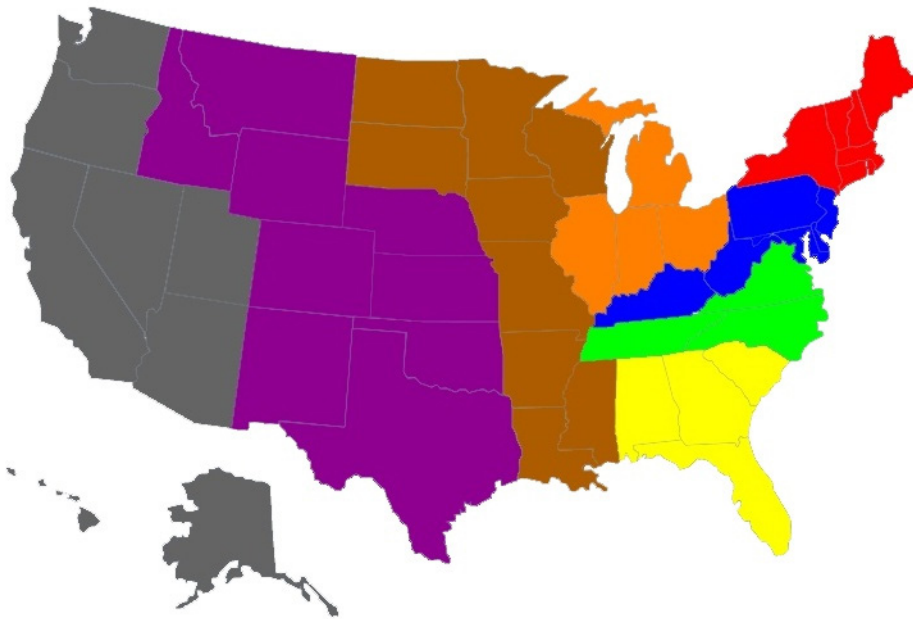

DISTRICT BREAKDOWN BY STATE/PROVINCE:

DIVISION I

District 1 (red): CT, MA, ME, NH, NY, RI, VT

District 2 (blue): DC, DE, KY, MD, NJ, PA, WV

District 3 (green): NC, TN, VA

District 4 (yellow): AL, FL, GA, PR, SC

District 5 (orange): IL, IN, MI, OH

District 6 (brown): AR, IA, LA, MN, MO, MS, ND, SD, WI

District 7 (purple): CO, ID, KS, MT, NE, NM, OK, TX, WY

District 8 (gray): AK, AZ, CA, HI, NV, OR, UT, WA, Canada

Ouachita Baptist, Southeastern Oklahoma State, Southern Arkansas, Southern Nazarene, Southwestern Oklahoma State)

Great Northwest (Simon Fraser, South Dakota Mines, Western Oregon)

Heartland (McMurry, Newman, Oklahoma Panhandle State)

Rocky Mountain (Adams State, Black Hills State, Chadron State, Colorado Mesa, Colorado Mines, Colorado State-Pueblo, Fort Lewis, New Mexico Highlands, Western New Mexico, Western State (CO))

DISTRICT BREAKDOWN BY STATE/PROVINCE: